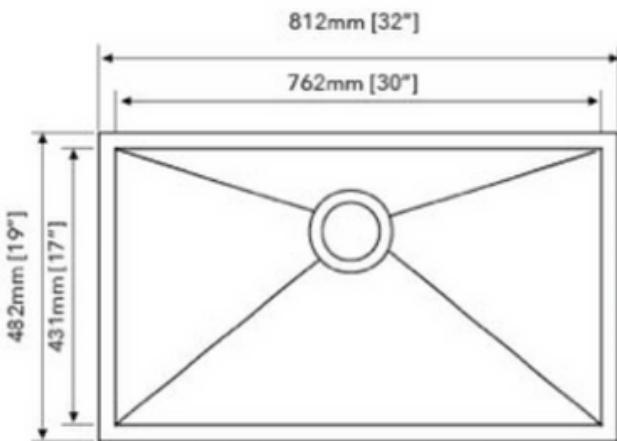

STAINLESS STEEL SINK

SPECIAL ORDER

MODEL: SS-114-10-3219A1

DEPTH	GAUGE
10"	18

- Zero Radius Single Bowl Sink
- Dimensions: 32"x19"
- Material: SS304
- Finish: Brushed

Undercoated and Sound Pads

3-1/2" Drain Opening